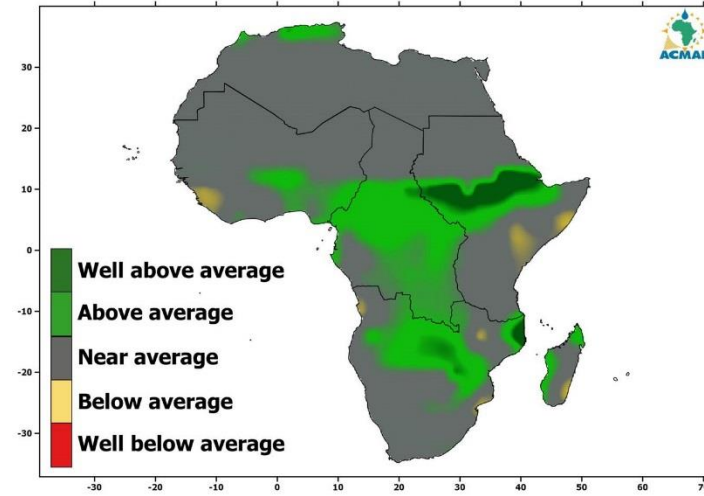

SEASONAL PRECIPITATION IN PERCENT OF AVERAGE
FOR MARCH-APRIL-MAY 2016