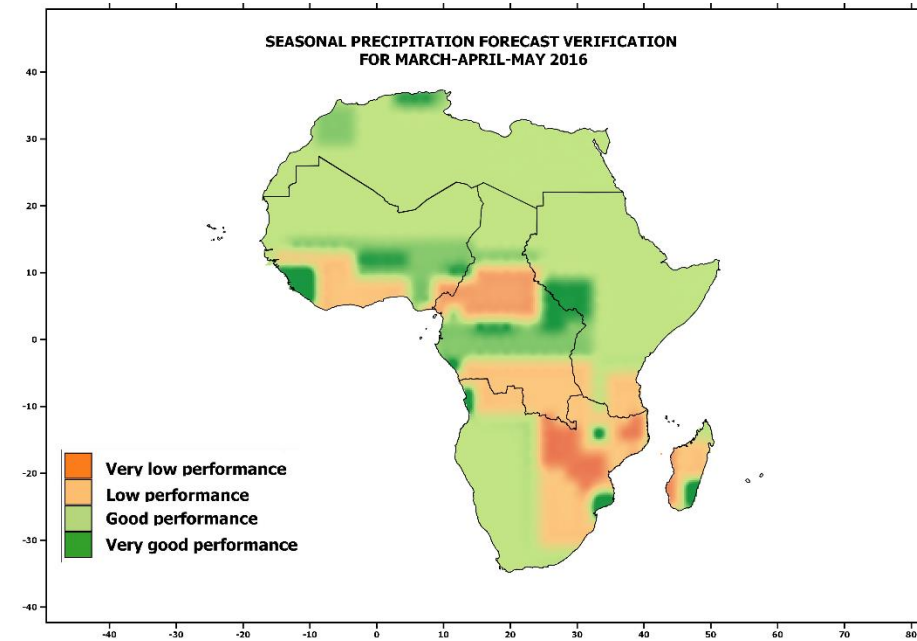

# MARCH-APRIL-MAY 2016

SEASONAL PRECIPITATION FORECAST  
MARCH-APRIL-MAY 2016  
ISSUED ON FEBRUARY 29, 2016

SEASONAL PRECIPITATION IN PERCENT OF AVERAGE  
FOR MARCH-APRIL-MAY 2016

SEASONAL PRECIPITATION FORECAST VERIFICATION  
FOR MARCH-APRIL-MAY 2016