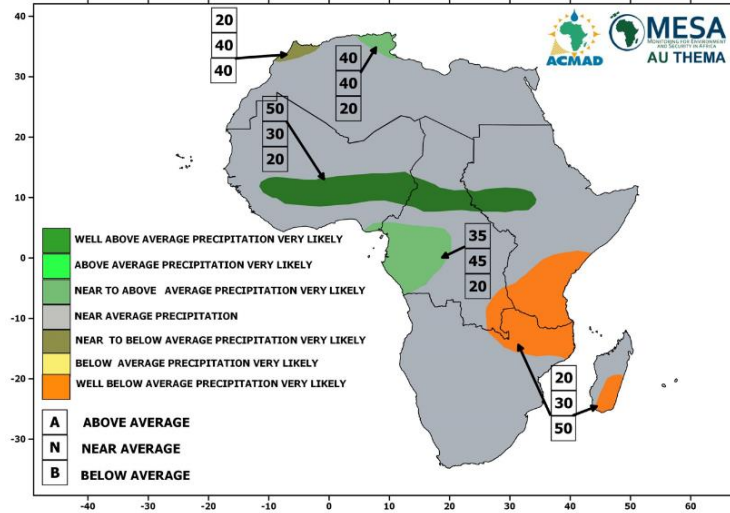

SEPTEMBER-OCTOBER-NOVEMBER 2016

SEASONAL PRECIPITATION FORECAST
FOR SEPTEMBER-OCTOBER-NOVEMBER 2016
ISSUED ON AUGUST 31, 2016