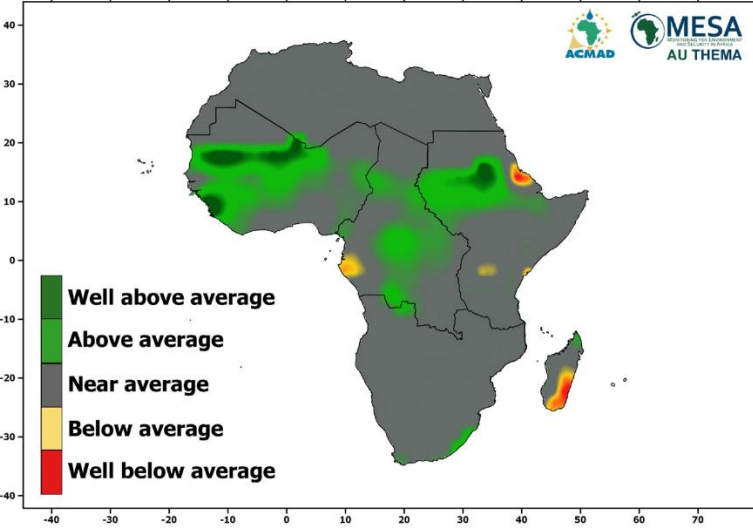

SEASONAL PRECIPITATION IN PERCENT OF AVERAGE
FOR JULY-AUGUST-SEPTEMBER 2016