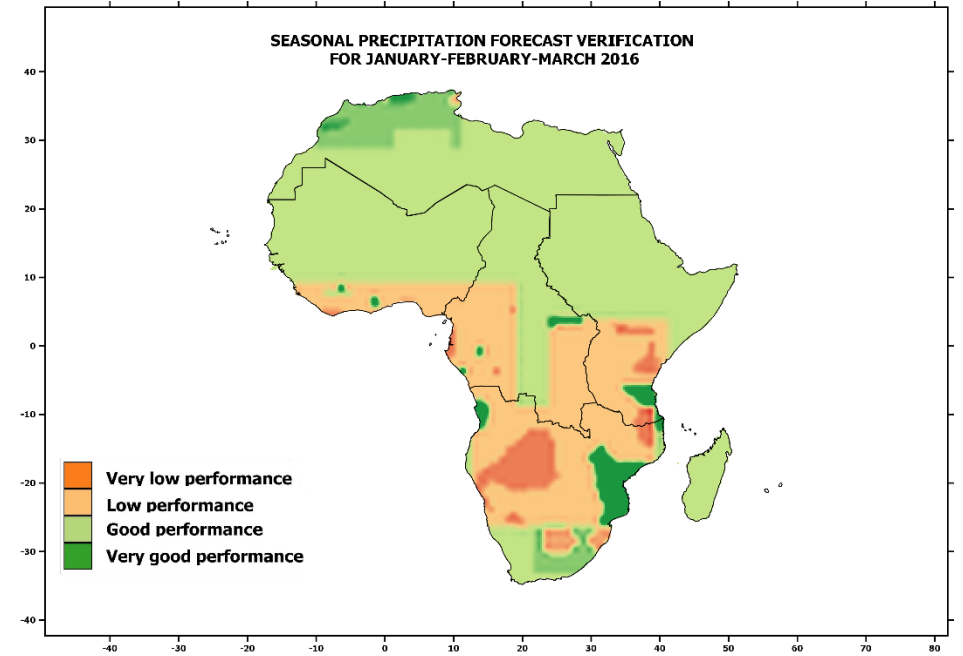

SEASONAL PRECIPITATION FORECAST VERIFICATION
FOR JANUARY-FEBRUARY-MARCH 2016