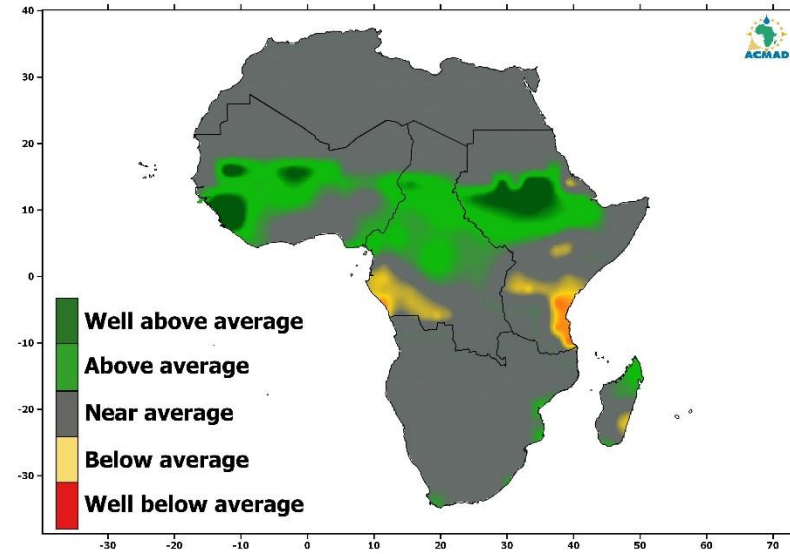

MAY-JUNE-JULY 2016