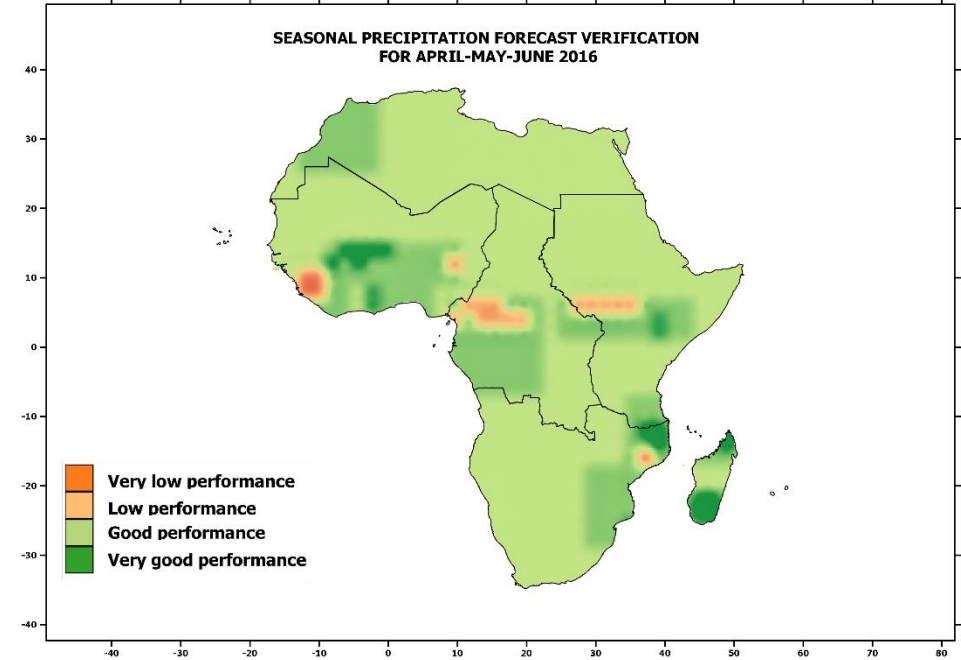

SEASONAL PRECIPITATION FORECAST VERIFICATION
FOR APRIL-MAY-JUNE 2016