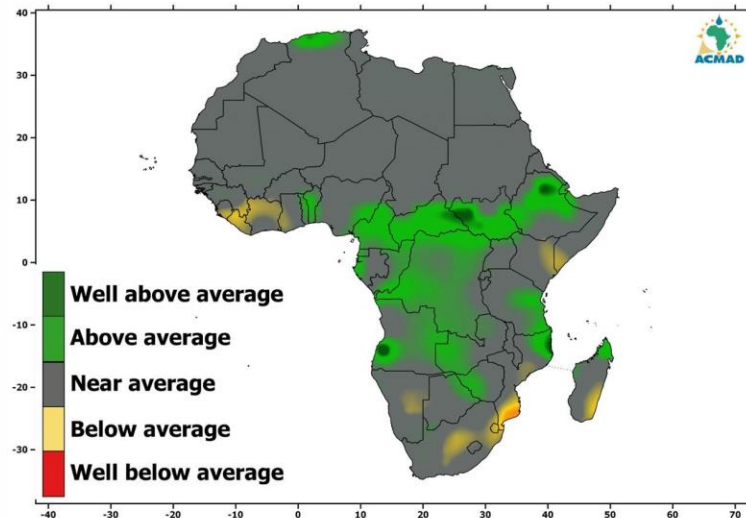

SEASONAL PRECIPITATION IN PERCENT OF AVERAGE
FOR FEBRUARY-MARCH-APRIL 2016