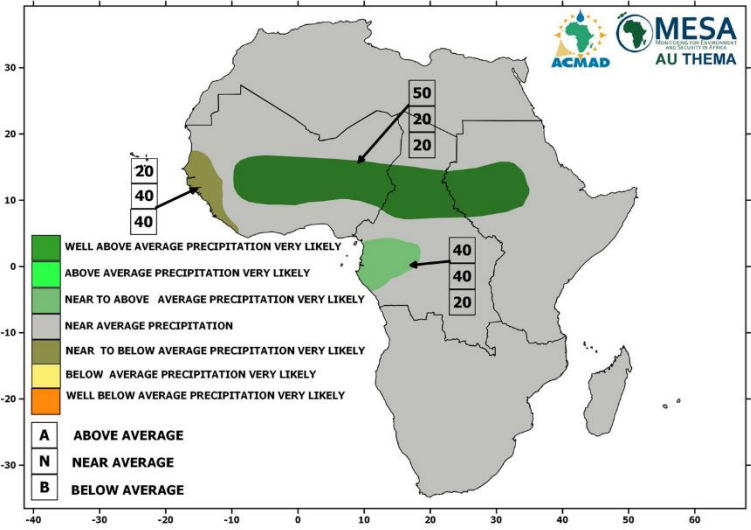

JULY-AUGUST-SEPTEMBER 2016

SEASONAL PRECIPITATION FORECAST
FOR JULY-AUGUST-SEPTEMBER 2016
ISSUED ON JUNE 30, 2016