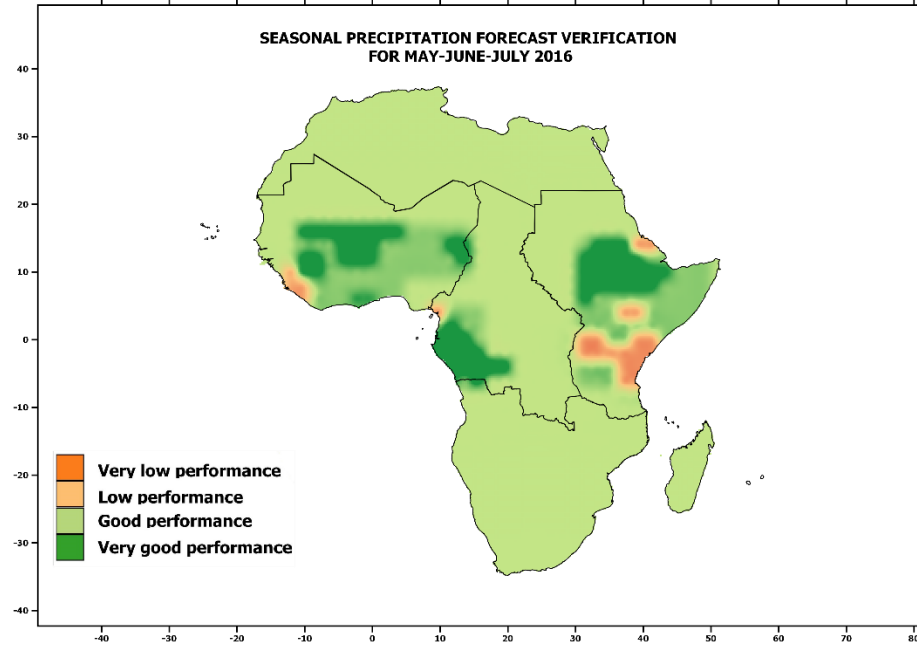

MAY-JUNE-JULY 2016