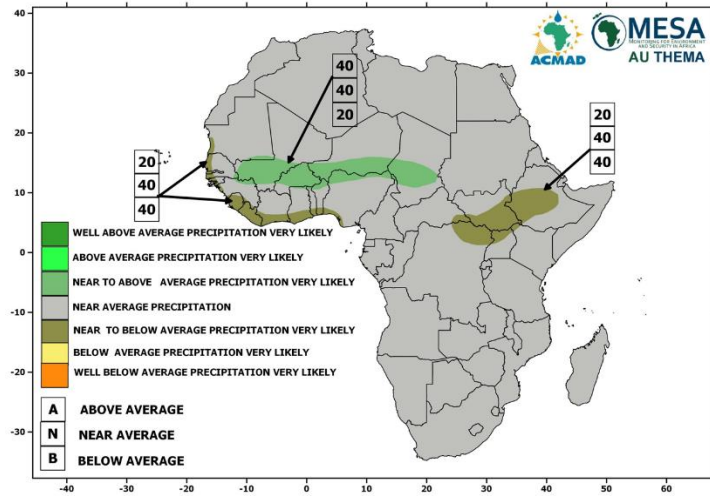

JUNE-JULY-AUGUST 2016

SEASONAL PRECIPITATION FORECAST
FOR JUNE-JULY-AUGUST 2016
ISSUED ON MAY 31, 2016