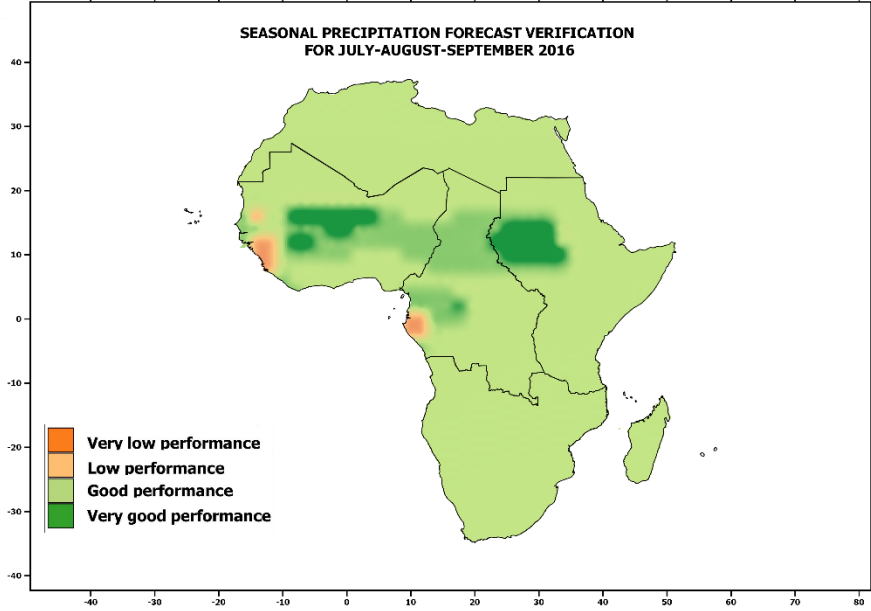

# JULY-AUGUST-SEPTEMBER 2016

SEASONAL PRECIPITATION FORECAST  
FOR JULY-AUGUST-SEPTEMBER 2016  
ISSUED ON JUNE 30, 2016

SEASONAL PRECIPITATION IN PERCENT OF AVERAGE  
FOR JULY-AUGUST-SEPTEMBER 2016

SEASONAL PRECIPITATION FORECAST VERIFICATION  
FOR JULY-AUGUST-SEPTEMBER 2016