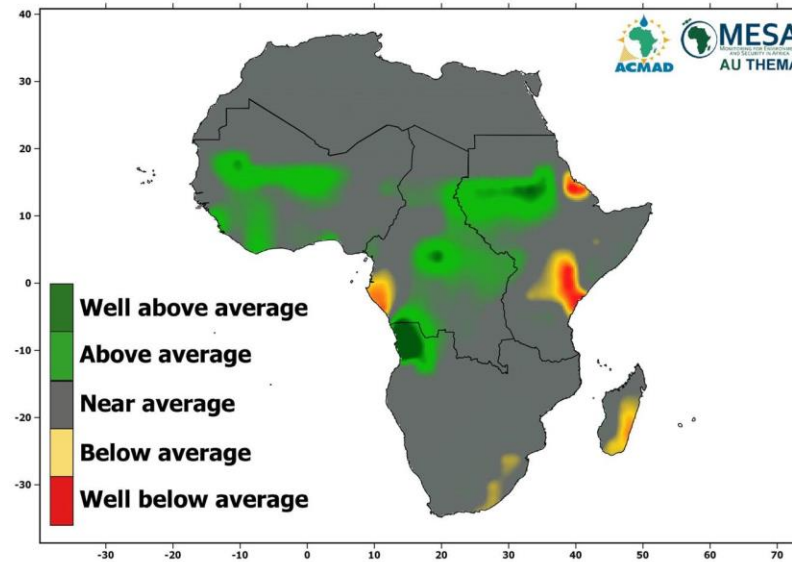

**SEASONAL PRECIPITATION IN PERCENT OF AVERAGE
FOR AUGUST-SEPTEMBER-OCTOBER 2016**