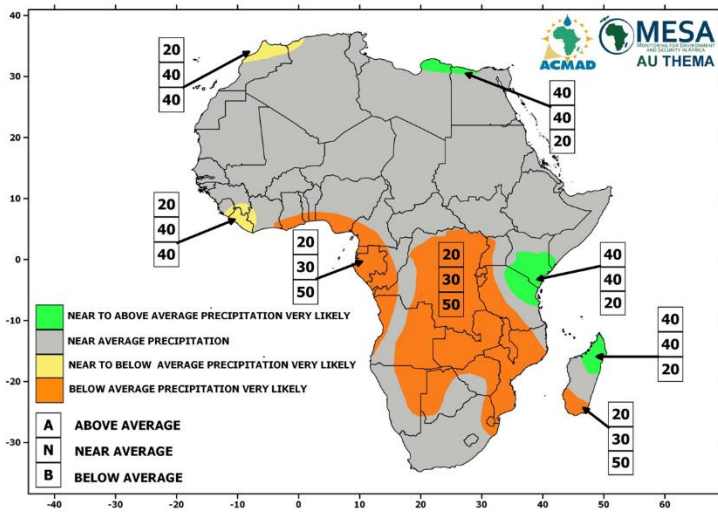

FEBRUARY-MARCH-APRIL 2016

SEASONAL PRECIPITATION FORECAST
FEBRUARY-MARCH-APRIL 2016
ISSUED ON JANUARY 31, 2016