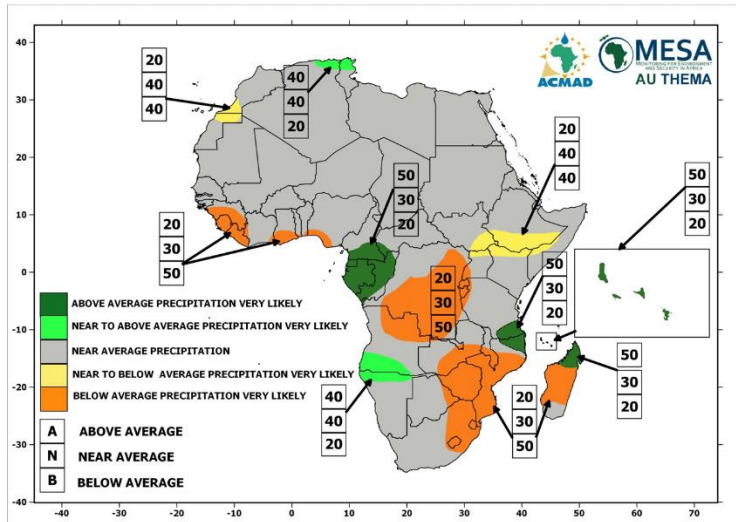

MARCH-APRIL-MAY 2016

SEASONAL PRECIPITATION FORECAST
MARCH-APRIL-MAY 2016
ISSUED ON FEBRUARY 29, 2016