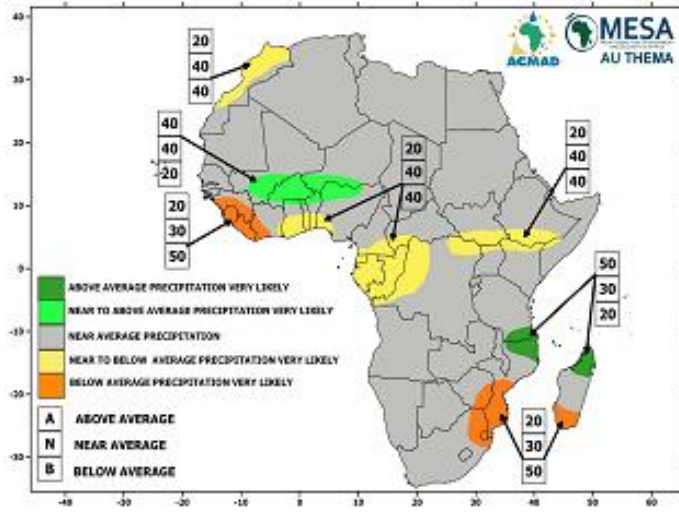

APRIL-MAY-JUNE 2016

SEASONAL PRECIPITATION FORECAST
APRIL-MAY-JUNE 2016
ISSUED ON MARCH 31, 2016