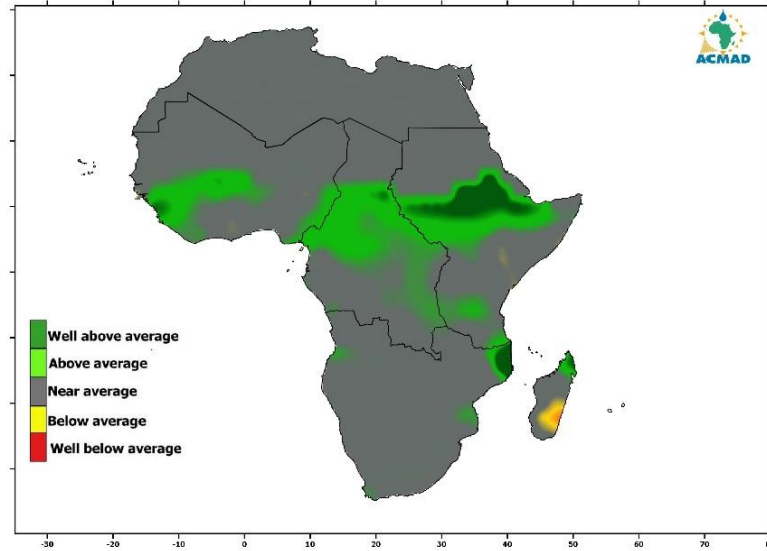

APRIL-MAY-JUNE 2016

SEASONAL PRECIPITATION FORECAST
APRIL-MAY-JUNE 2016
ISSUED ON MARCH 31, 2016