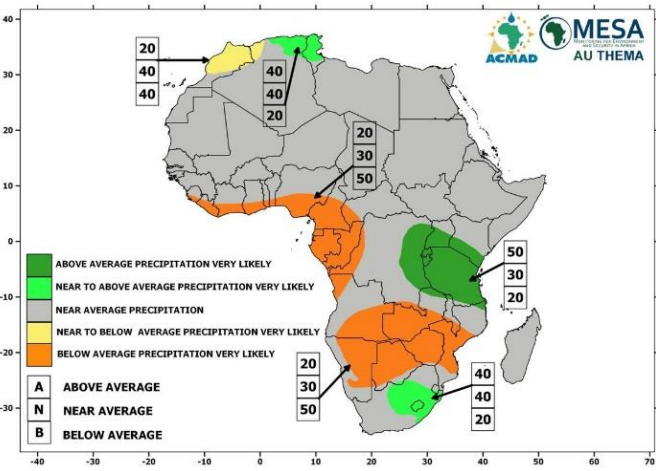

JANUARY-FEBRUARY-MARCH 2016

SEASONAL PRECIPITATION FORECAST
JANUARY-FEBRUARY-MARCH 2016
ISSUED ON DECEMBER, 28 2015