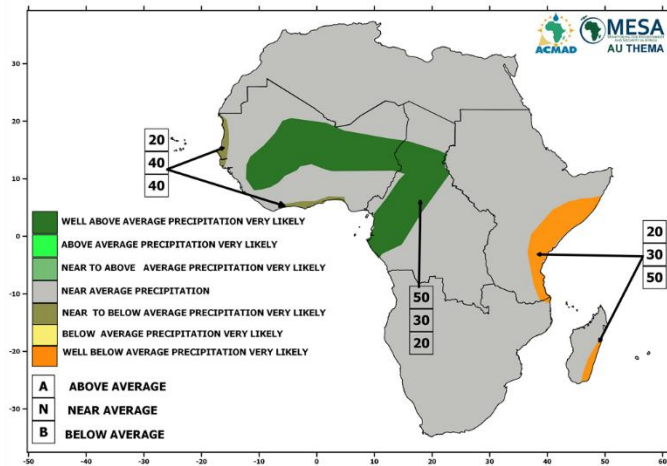

AUGUST-SEPTEMBER-OCTOBER 2016

**SEASONAL PRECIPITATION FORECAST
FOR AUGUST-SEPTEMBER-OCTOBER 2016
ISSUED ON JULY 29, 2016**