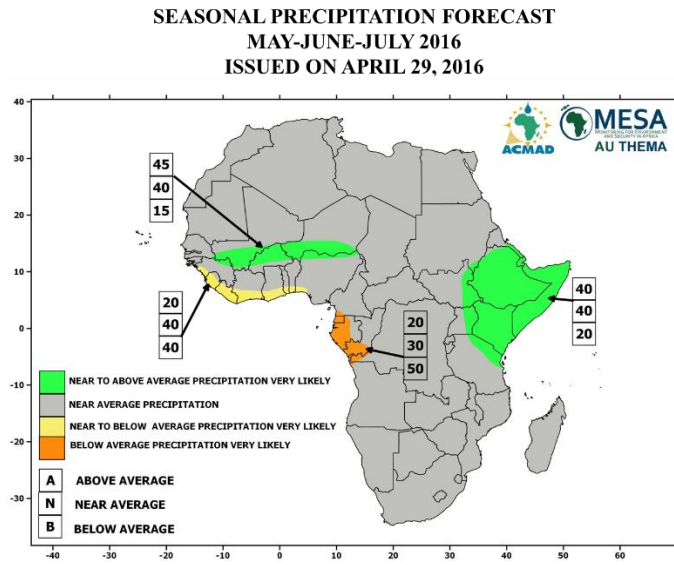

MAY-JUNE-JULY 2016