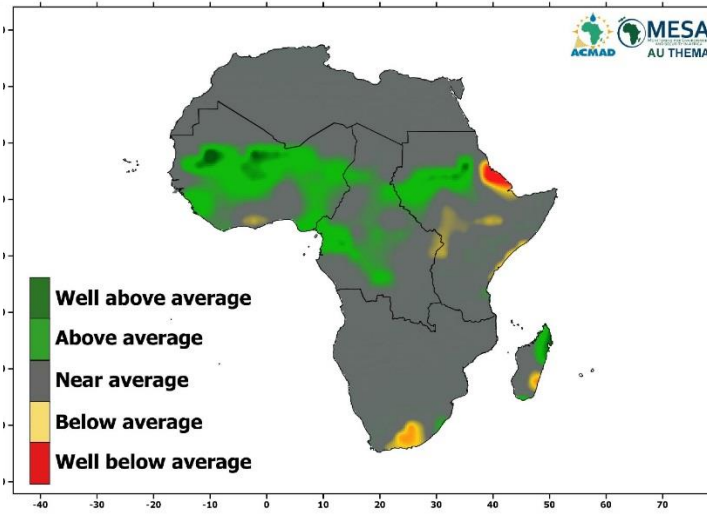

JUNE-JULY-AUGUST 2016

SEASONAL PRECIPITATION FORECAST
FOR JUNE-JULY-AUGUST 2016
ISSUED ON MAY 31, 2016