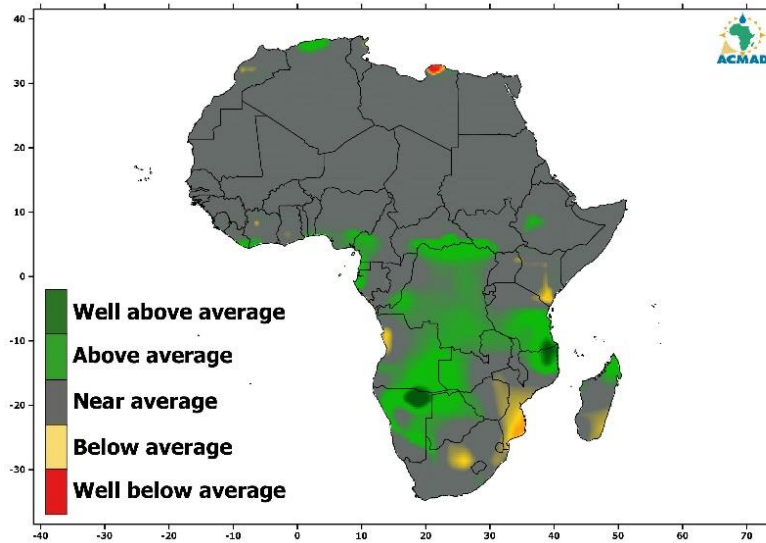

JANUARY-FEBRUARY-MARCH 2016

SEASONAL PRECIPITATION FORECAST
JANUARY-FEBRUARY-MARCH 2016
ISSUED ON DECEMBER, 28 2015