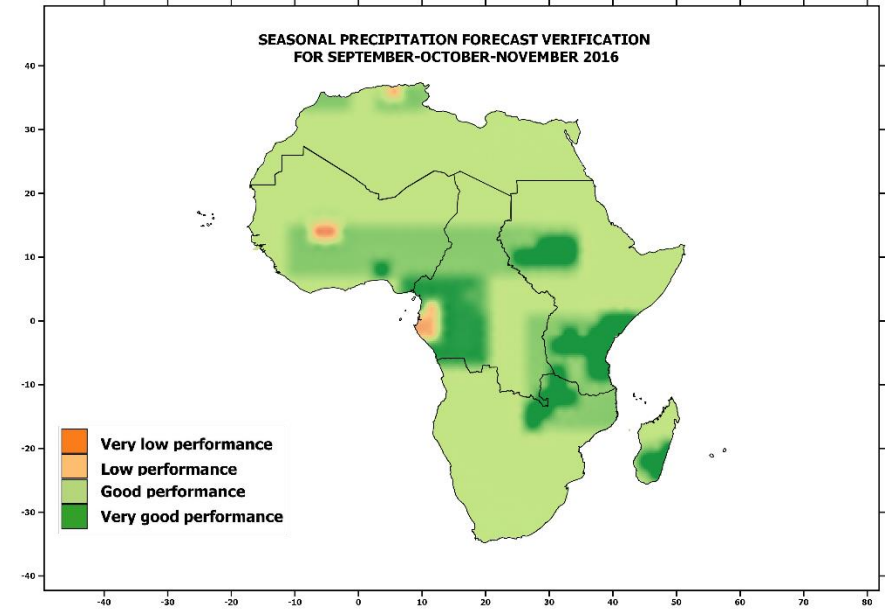

**SEASONAL PRECIPITATION FORECAST VERIFICATION  
FOR AUGUST-SEPTEMBER-OCTOBER 2016**

# SEPTEMBER-OCTOBER-NOVEMBER 2016

SEASONAL PRECIPITATION FORECAST  
FOR SEPTEMBER-OCTOBER-NOVEMBER 2016  
ISSUED ON AUGUST 31, 2016

SEASONAL PRECIPITATION IN PERCENT OF AVERAGE  
FOR SEPTEMBER-OCTOBER-NOVEMBER 2016

SEASONAL PRECIPITATION FORECAST VERIFICATION  
FOR SEPTEMBER-OCTOBER-NOVEMBER 2016