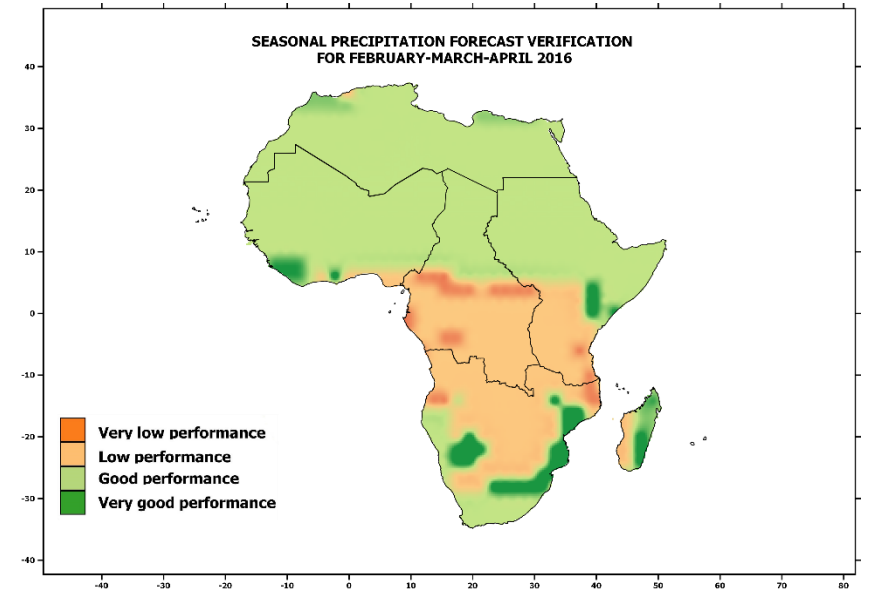

# FEBRUARY-MARCH-APRIL 2016

SEASONAL PRECIPITATION FORECAST  
FEBRUARY-MARCH-APRIL 2016  
ISSUED ON JANUARY 31, 2016

SEASONAL PRECIPITATION IN PERCENT OF AVERAGE  
FOR FEBRUARY-MARCH-APRIL 2016

SEASONAL PRECIPITATION FORECAST VERIFICATION  
FOR FEBRUARY-MARCH-APRIL 2016