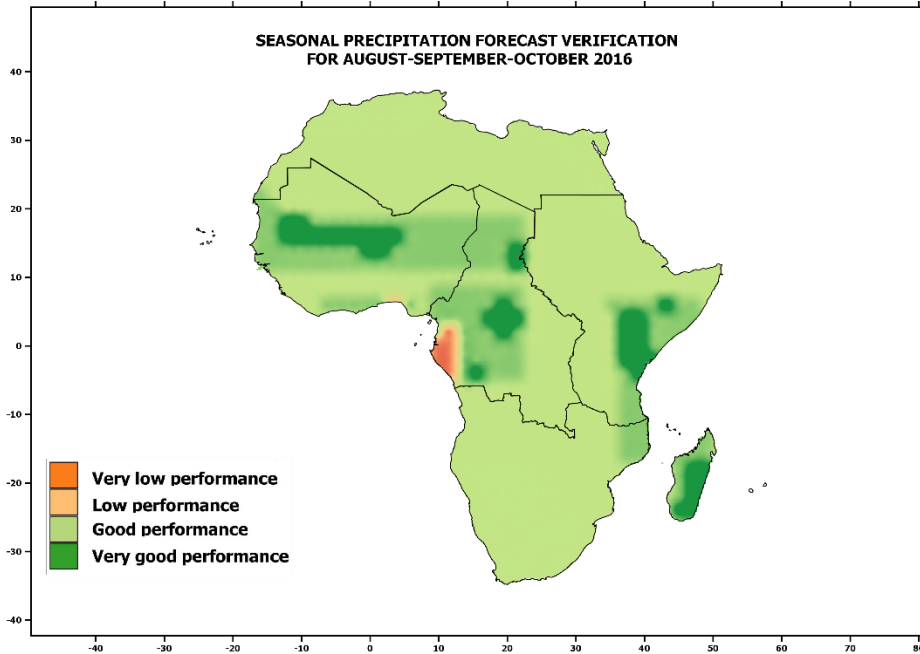

# AUGUST-SEPTEMBER-OCTOBER 2016

**SEASONAL PRECIPITATION FORECAST  
FOR AUGUST-SEPTEMBER-OCTOBER 2016  
ISSUED ON JULY 29, 2016**

**SEASONAL PRECIPITATION IN PERCENT OF AVERAGE  
FOR AUGUST-SEPTEMBER-OCTOBER 2016**

**SEASONAL PRECIPITATION FORECAST VERIFICATION  
FOR AUGUST-SEPTEMBER-OCTOBER 2016**